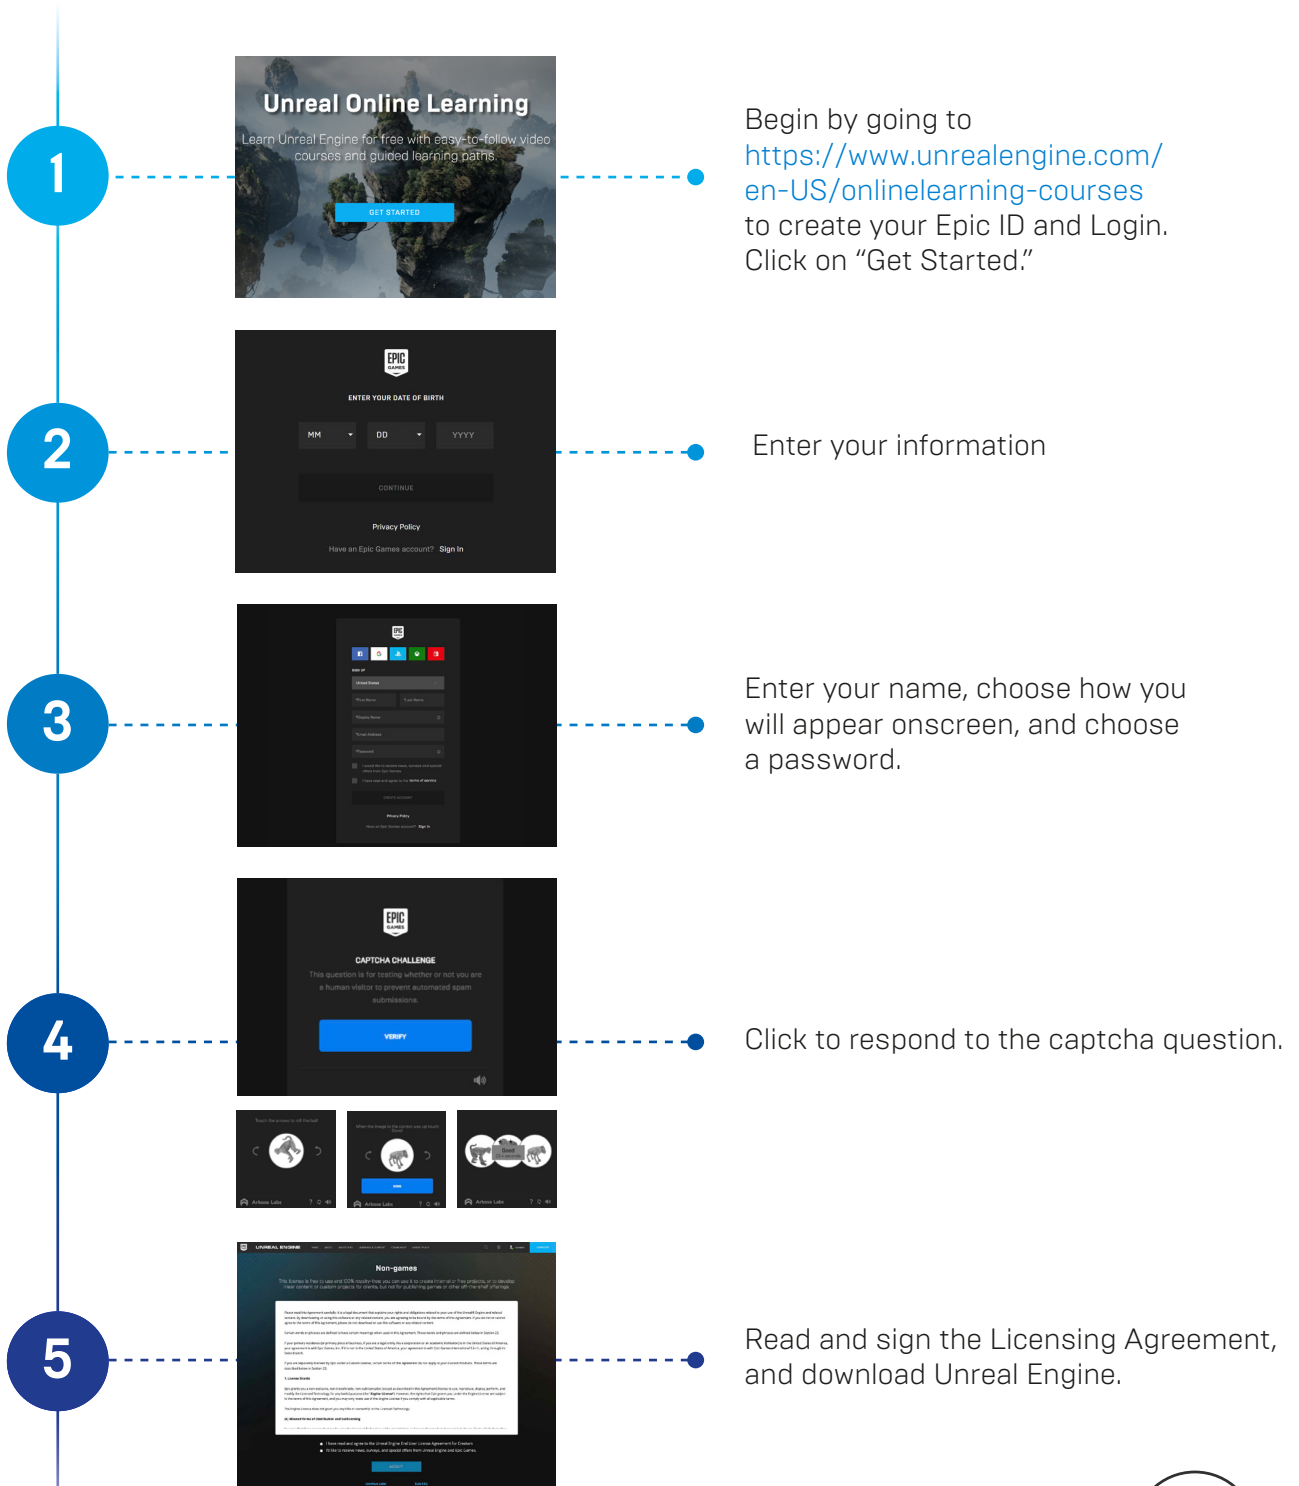

UNREAL ONLINE LEARNING

CREATING AN EPIC ID AND LOGIN

UNREAL ONLINE LEARNING

CREATING AN EPIC ID AND LOGIN

**UNREAL
ENGINE**