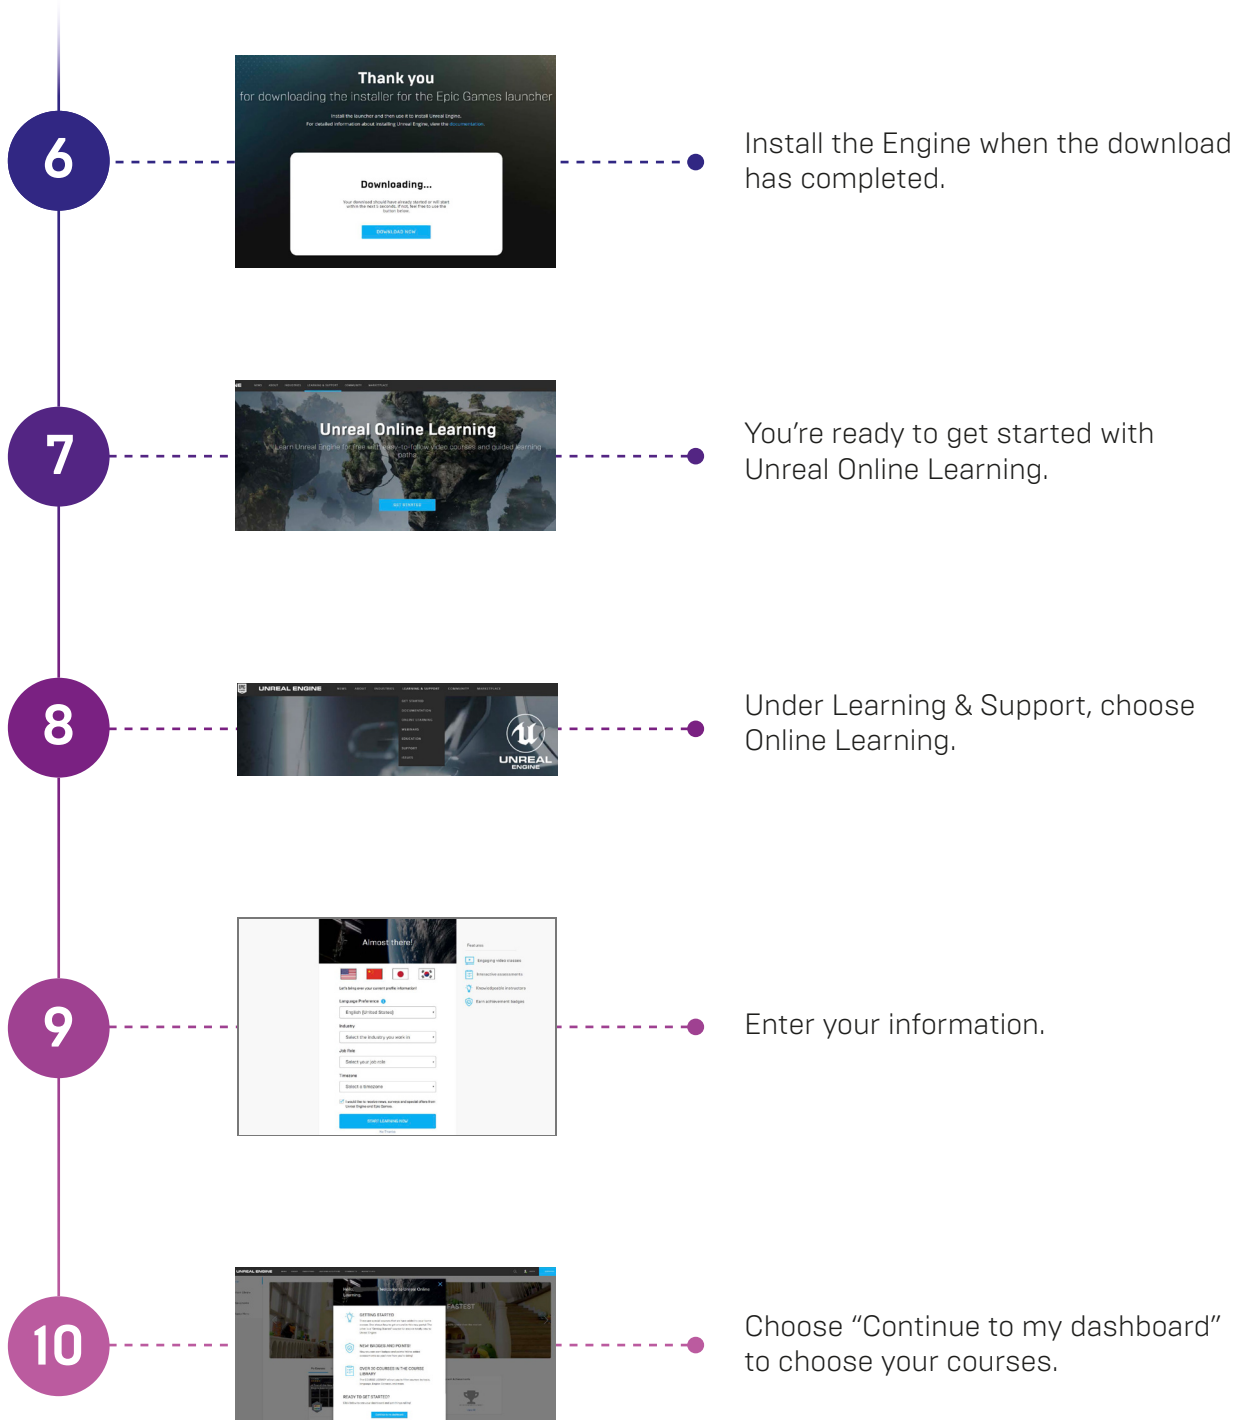

UNREAL ONLINE LEARNING

CREATING AN EPIC ID AND LOGIN

UNREAL ONLINE LEARNING

CREATING AN EPIC ID AND LOGIN

**UNREAL
ENGINE**